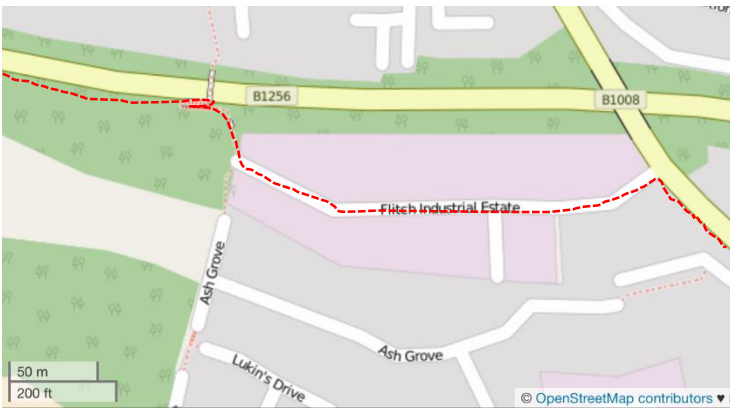

# Great Dunmow Flich Way connections

Buttleys Lane

Dunmow cutting

Dunmow Cutting Country Park entrance

Chelmsford Road

## Detail around Flich Industrial Estate

- Existing route of Flich Way
- - - National Cycle Network Route 16
- . - . Pedestrian /mountain bike route